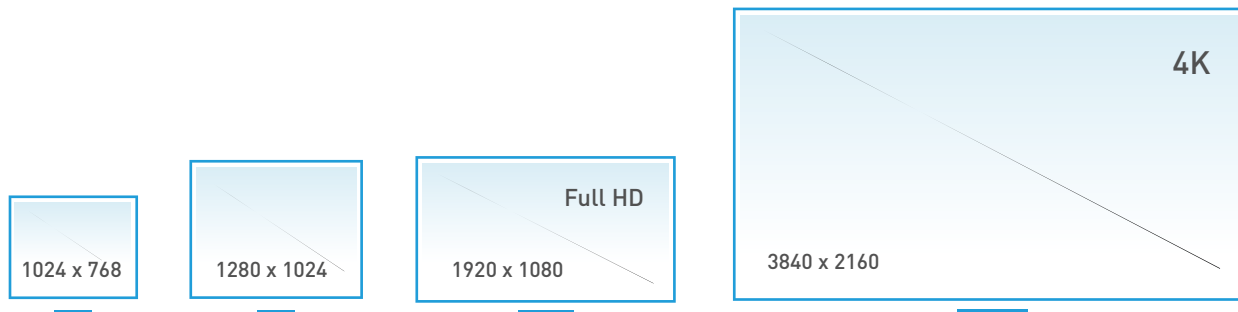

SCREEN RESOLUTION

The screen resolution is the number of distinct pixels that can be displayed in width and height. The higher resolution, the more information can be accommodated on the screen.

INDEX

THE IIYAMA ACB
02
TOUCH MONITORS
04-18