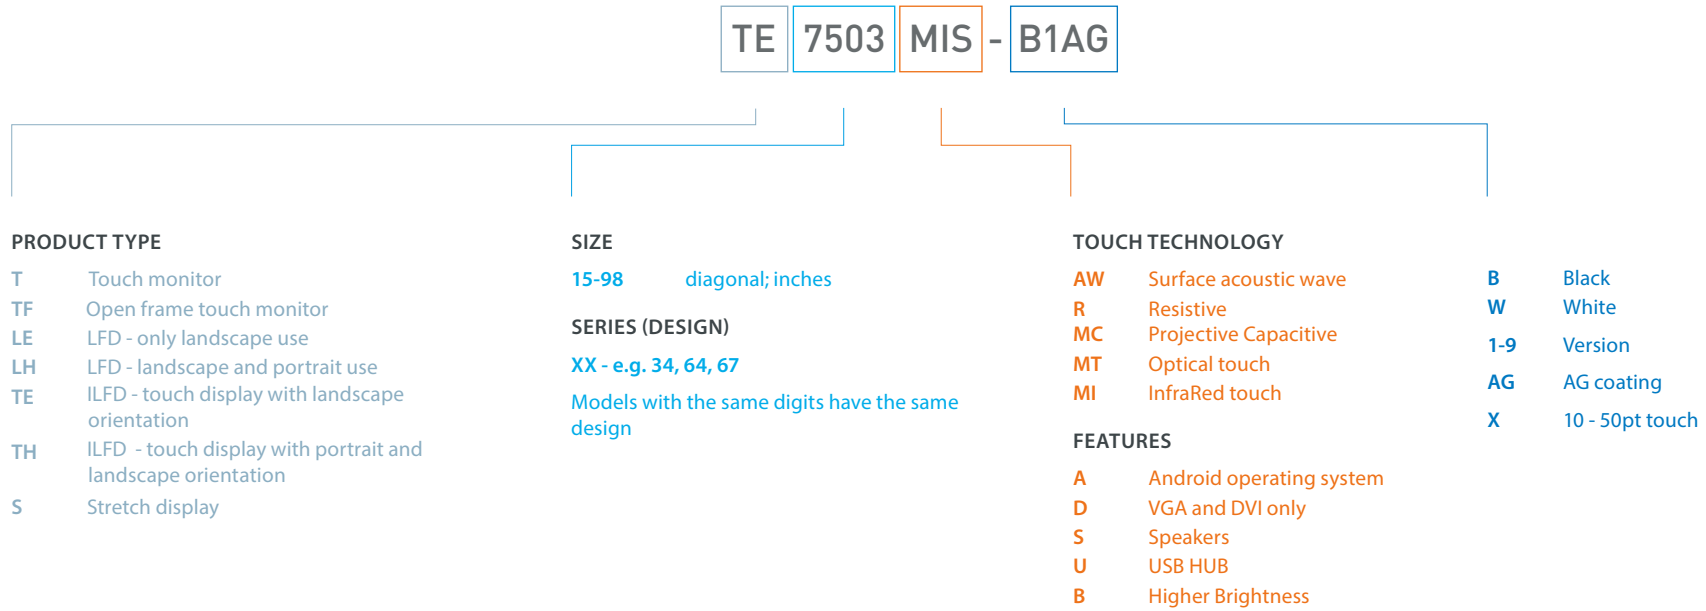

iiyama
professional displays

THE ABC OF IIYAMA - how to find your perfect match?

Panel type? Resolution? Touch technology? Orientation or anti-glare coating? - Our model names will tell you all about the basic specifications of each product. Below you will find a practical guide explaining how to read them.

SCREEN RESOLUTION

The screen resolution is the number of distinct pixels that can be displayed in width and height. The higher resolution, the more information can be accommodated on the screen.

INDEX

THE IIYAMA ACB
02
TOUCH MONITORS
04-18