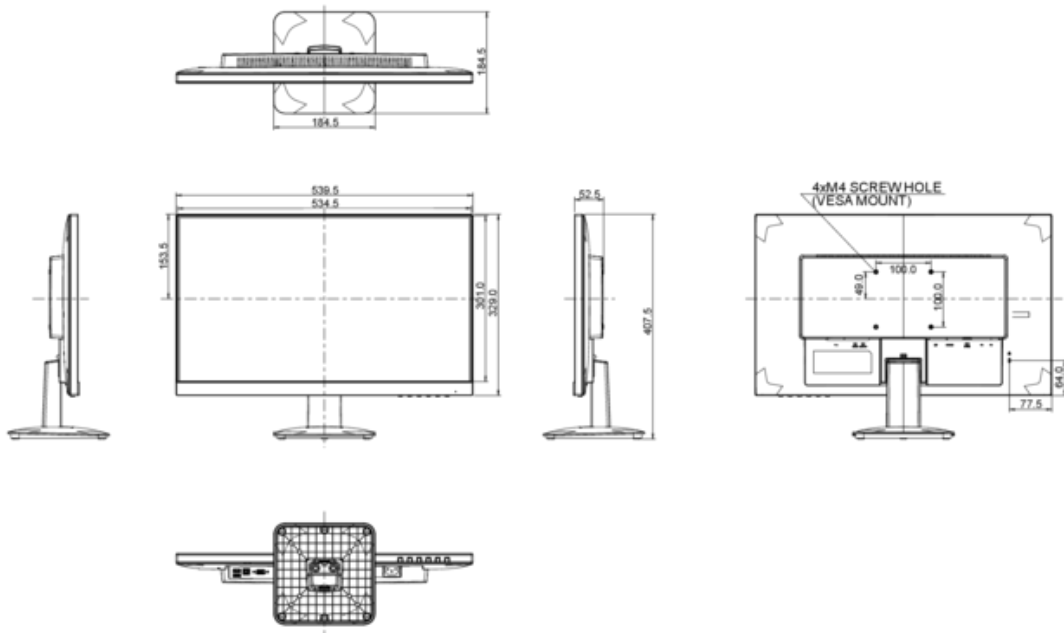

8. DIMENSIONS / WEIGHT

DIMENSIONS W X H X D	539.5 x 407.5 x 184.5 mm
WEIGHT	3.6 kg

All trademarks and registered trademarks acknowledged. E & O E. Specification subject to change without notice. All LCD's comply with ISO-9241-307:2008 in connection with pixel defects.