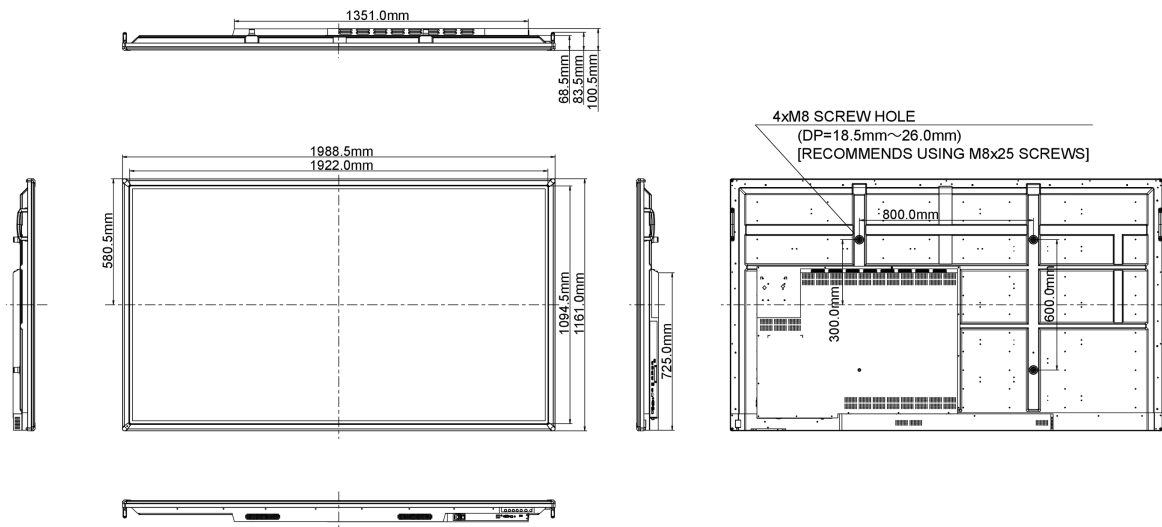

| | |
|-------------------------|------------------------|
| Regulations | CB, CE, TÜV-Bauart, CU |
| Energy efficiency class | C |

10 DIMENSIONS / WEIGHT

| | |
|------------------------------|---------------------------|
| Product dimensions W x H x D | 1988.5 x 1161.0 x 100.5mm |
| Weight (without box) | 76kg |